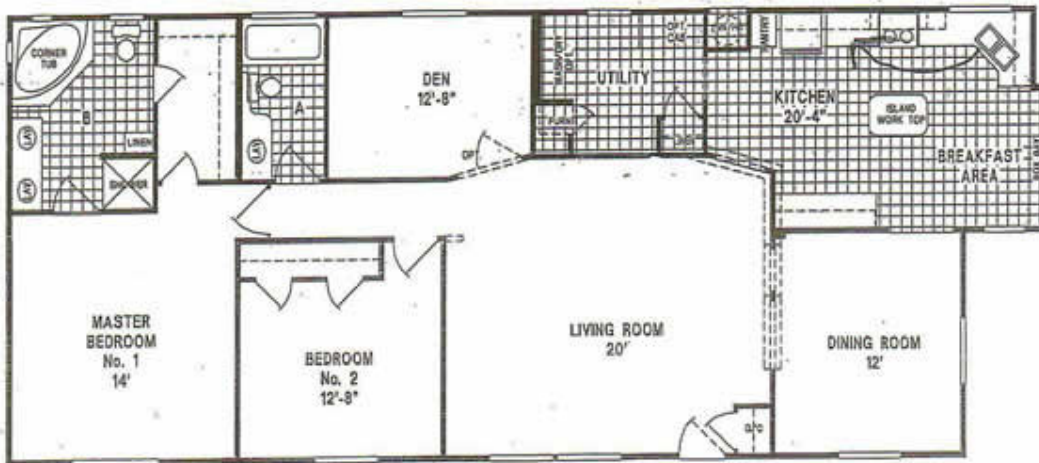

NEW HOME FLOOR PLAN

This would be an excellent floor plan for new home placement at Rancho Carlsbad. 2 bedrooms, 2 baths plus den, 1622 sq. ft. The fireplace is optional. A closet could also be added to the den. Dealer DC development can help you with any details concerning this home or any other new home placement. This picture may not be an exact duplicate.